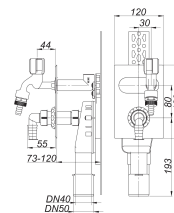

## washing machine or dishwasher trap type 406 vert., long, DN 40/DN 50

Part number: 130730  
GTIN: 4001636130730  
Rebate group: 1

### Description:

washing machine or dishwasher trap type 406 vert., long, DN 40/DN 50  
specification:

- compact recessed body
- backing plate
- original Leifeld fixing bracket
- gunmetal wall plate elbow
- original 1/2" SCHELL on/off valve COMFORT with backflow preventer and air admittance valve
- inlet hose connector, chrome
- recess depth 73 - 120 mm
- spacer
- blanking plug

material:

polyethylene trap-body for welding HDPE

Tested by:

DVGW (on/off valve)

for vertical installation, cover plate ABS chromed, 120 x 180 mm,

with comfort shut-off valve

### Spare parts:

090324 hose connector 90°, for concealed traps

090348 hose connector 90°, for concealed traps

140128 washing machine manifold 1"

140135 cleaning-eye cap for HL 400

140142 lock nut for 400/405/406, grey, 1"