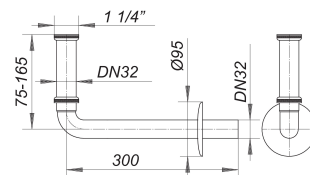

## elbow types 320, 1 1/4" x DN 32

---

Part number: 140005  
GTIN: 4001636140005  
Rebate group: 1

---

---

### Description:

elbow types 320, 1 1/4" x DN 32  
for use with concealed trap types 300, 300 PC and 310  
chromed brass, with height adjustable inlet, back nut and stainless steel escutcheon d: 95 mm

### Spare parts:

130211 concealed trap type 300 CR, 1 1/4" x DN  
130228 concealed trap type 300 CR, 1 1/4" x DN

130327 concealed trap type 310 CR, 1 1/4" x DN