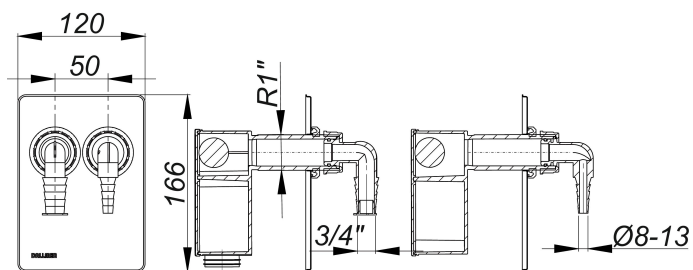

### Description:

connection kit dishwasher trap 400 Vario.2  
for installation kit dishwasher trap 400 Vario

specification:

- compact recessed body
- two adjustable depth threaded inlets
- angled hose connectors for connection of two washing machines or one washing machine and one dryer
- stainless steel cover plate, 120 x 166 mm

### Spare parts:

090348 hose connector 90°, for concealed traps

090362 hose connector 90 degrees, for condensa