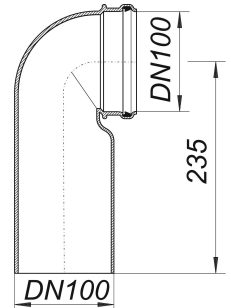

connector type 88, DN 100 x DN 100

Part number: 320117
GTIN: 4001636320117
Rebate group: 2

Description:

connector type 88, DN 100 x DN 100
for back to wall WC installations, 205 - 235 mm long

specification:

- lip-seal
- temporary blanking plate

material:

PE-HD, weldable