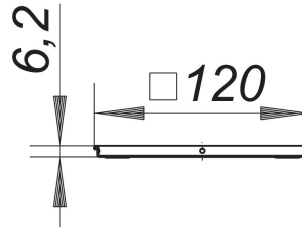

RENO-frame, 120 x 120 mm

Part number: 495532
GTIN: 4001636495532
Rebate group: 3

Description:

RENO-frame, 120 x 120 mm
for installation in a new tiled floor over an existing drain
material 304 stainless steel