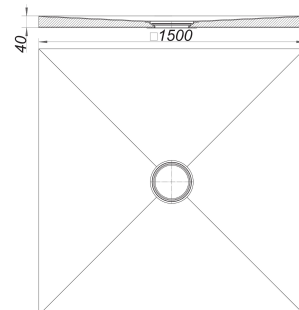

shower underlay CeraBoard, 40 x 1500 x 1500 mm

Part number: 513649
GTIN: 4001636513649
Rebate group: 5

Description:

shower underlay CeraBoard, 40 x 1500 x 1500 mm
waterproof shower base for a tiled, level access shower, with central drain position