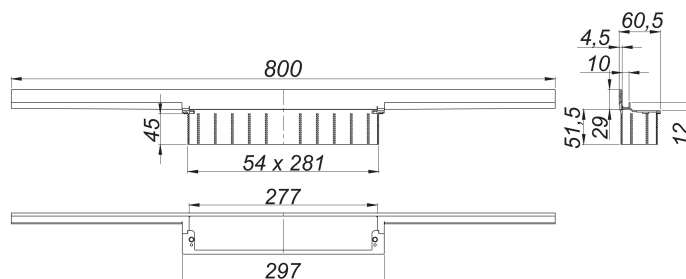

shower channel CeraWall Individual black matt, 800 mm

Part number: 535603
 GTIN: 4001636535603
 Rebate group: 11

Description:

shower channel CeraWall Individual black matt, 800 mm
 for installation with drain body DallFlex, DallFlex Plan, DallFlex vertical and shower underlay DallFlex Wall, DallFlex Wall Plan.
 Concealed channel with integrated fall, for installation at the junction of wall and floor. Suitable for floor and wall finish of 12 – 24 mm (including adhesive), length can be adjusted by one millimeter.

specification

- self-adhesive security tape S 3 with cut-resistant stainless steel mesh and sound insulation
- accessories for installation and positioning
- scriber template
- construction and sealing adhesive
- temporary blanking plate

Material

304 stainless steel, PVD coating in black matt

Ordering CeraWall Individual:

Please order drain body DallFlex or shower underlay DallFlex Wall + shower channel CeraWall Individual + cover plate as three components.

Spare parts:

535788