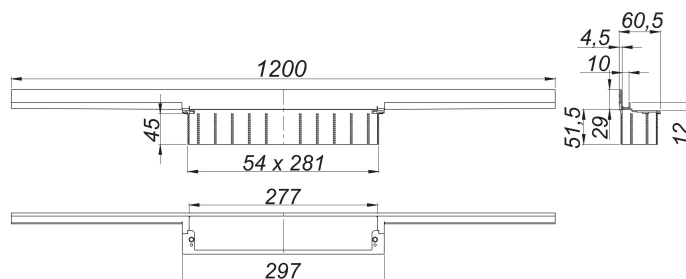

shower channel CeraWall Individual brass matt, 1200 mm

Part number: 535665
 GTIN: 4001636535665
 Rebate group: 11

Description:

shower channel CeraWall Individual brass matt, 1200 mm
 for installation with drain body DallFlex, DallFlex Plan, DallFlex vertical and shower underlay DallFlex Wall, DallFlex Wall Plan.
 Concealed channel with integrated fall, for installation at the junction of wall and floor. Suitable for floor and wall finish of 12 – 24 mm (including adhesive), length can be adjusted by one millimeter.

specification

- self-adhesive security tape S 3 with cut-resistant stainless steel mesh and sound insulation
- accessories for installation and positioning
- scribe template
- construction and sealing adhesive
- temporary blanking plate

Material

304 stainless steel, PVD coating in brass matt

Ordering CeraWall Individual:

Please order drain body DallFlex or shower underlay DallFlex Wall + shower channel CeraWall Individual + cover plate as three components.

Spare parts:

535788