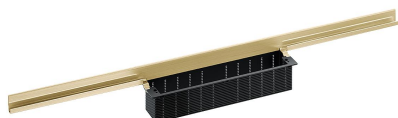

shower channel CeraWall Individual brass matt, 1200 mm

Part number: 535665
 GTIN: 4001636535665
 Rebate group: 11

Description:

shower channel CeraWall Individual brass matt, 1200 mm
 for installation with drain body DallFlex, DallFlex Plan, DallFlex vertical and shower underlay DallFlex Wall, DallFlex Wall Plan.
 Concealed channel with integrated fall, for installation at the junction of wall and floor. Suitable for floor and wall finish of 12 – 24 mm (including adhesive), length can be adjusted by one millimeter.

specification

- self-adhesive security tape S 3 with cut-resistant stainless steel mesh and sound insulation
- accessories for installation and positioning
- scribe template
- construction and sealing adhesive
- temporary blanking plate

Material

304 stainless steel, PVD coating in brass matt

Ordering CeraWall Individual:

Please order drain body DallFlex or shower underlay DallFlex Wall + shower channel CeraWall Individual + cover plate as three components.