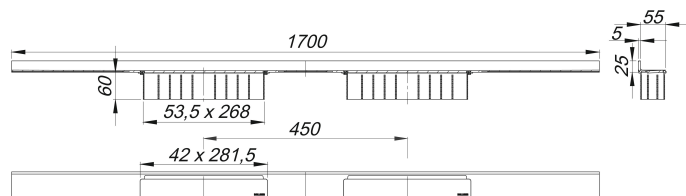

shower channel CeraWall Select Duo satin stainless steel, 1700 mm

Part number: 536228

GTIN: 4001636536228

Rebate group: 11

Description:

shower channel CeraWall Select Duo satin stainless steel, 1700 mm

for installation with drain body DallFlex Duo, DallFlex Duo Plan and DallFlex Duo vertical.

Drainage-strip with engineered precision fall, visibly installed at the junction of wall and floor. Suitable for floor and wall finish of 12 – 24 mm (including adhesive), length can be adjusted by one millimeter.

specification

- two cover plates
- self-adhesive security tape S 3 with cut-resistant stainless steel mesh and sound insulation
- accessories for installation and positioning
- construction and sealing adhesive
- temporary blanking plate with integrated level