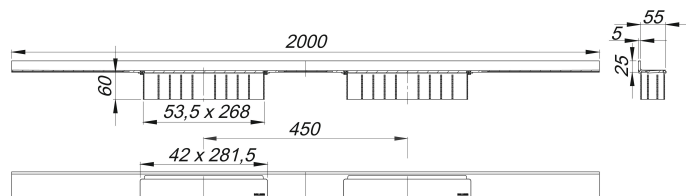

shower channel CeraWall Select Duo satin stainless steel, 2000 mm

Part number: 536259
 GTIN: 4001636536259
 Rebate group: 11

Description:

shower channel CeraWall Select Duo satin stainless steel, 2000 mm
 for installation with drain body DallFlex Duo, DallFlex Duo Plan and DallFlex Duo vertical.
 Drainage-strip with engineered precision fall, visibly installed at the junction of wall and floor. Suitable for floor and wall finish of 12 – 24 mm (including adhesive), length can be adjusted by one millimeter.

specification

- two cover plates
- self-adhesive security tape S 3 with cut-resistant stainless steel mesh and sound insulation
- accessories for installation and positioning
- construction and sealing adhesive
- temporary blanking plate with integrated level

material

304 stainless steel, satin finished

Ordering CeraWall Select Duo:

Please order drain body DallFlex Duo + shower channel CeraWall Select Duo as two separate components.

Spare parts:

535535 cover plate CeraWall Select stainless s