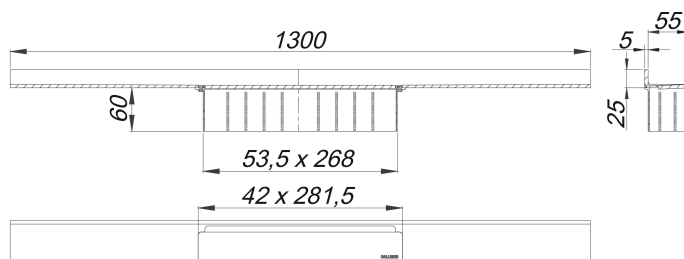

shower channel CeraWall Select satin stainless steel, 1300 mm

Part number: 536457
 GTIN: 4001636536457
 Rebate group: 11

Description:

shower channel CeraWall Select satin stainless steel, 1300 mm

for installation with drain body DallFlex, DallFlex Plan, DallFlex vertical and shower underlay DallFlex Wall, DallFlex Wall Plan. Drainage-strip with engineered precision fall, visibly installed at the junction of wall and floor. Suitable for floor finish of 10 – 24 mm and wall finish of 12 – 24 mm (including adhesive), length can be adjusted by one millimeter.

specification

- cover plate
- self-adhesive security tape S 3 with cut-resistant stainless steel mesh and sound insulation
- accessories for installation and positioning
- temporary blanking plate

material

304 stainless steel, 5 mm solid, satin finished, load class K 3 (300 kg)

Ordering CeraWall Select:

Please order drain body DallFlex or shower underlay DallFlex Wall + shower channel CeraWall Select as two components.