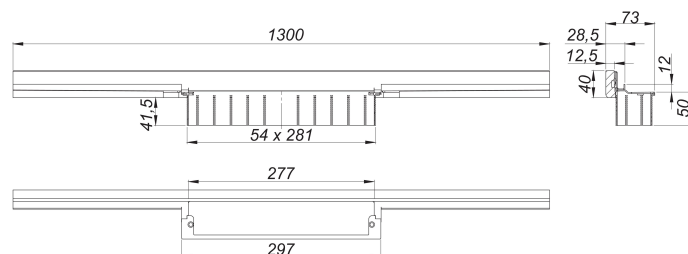

shower channel CeraWall Individual N, 1300 mm

Part number: 536495
 GTIN: 4001636536495
 Rebate group: 11

Description:

shower channel CeraWall Individual N, 1300 mm
 for installation with drain body DallFlex, DallFlex Plan, DallFlex vertical and shower underlay DallFlex Wall, DallFlex Wall Plan.
 Concealed channel with integrated fall, for installation at the junction of wall and floor.
 Suitable for natural stone floor and wall finish 24 – 32 mm (including adhesive), length can be adjusted by one millimeter.

specification

- self-adhesive security tape S 3 with cut-resistant stainless steel mesh and sound insulation
- accessories for installation and positioning
- scriber template
- temporary blanking plate

material

304 stainless steel

Ordering CeraWall Individual N:

Please order drain body DallFlex or shower underlay DallFlex Wall + shower channel CeraWall Individual N + cover plate as three components.