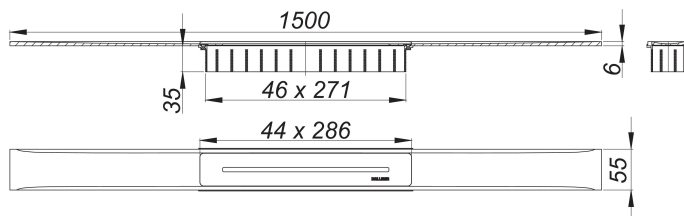

## shower channel CeraFloor Select, satin stainless steel, 1500 mm

Part number: 538093  
 GTIN: 4001636538093  
 Rebate group: 11

### Description:

shower channel CeraFloor Select, satin stainless steel, 1500 mm

for installation with drain body DallFlex, DallFlex Plan, DallFlex vertical and shower underlay DallFlex Floor, DallFlex Floor Plan, DallFlex Wall, DallFlex Wall Plan.

Drainage Strip with engineered precision fall, flush-mounted in the shower area. Suitable for floor finish of 10 – 32 mm and wall finish of 12 – 24 mm (including adhesive), length can be adjusted by one millimeter.

specification

- cover plate
- accessories for installation and positioning
- temporary blanking plate

material

304 stainless steel, 6 mm solid, satin finished, load class K 3 (300 kg)