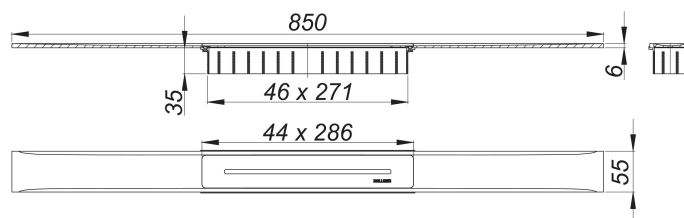

## shower channel CeraFloor Select, polished stainless steel, 850 mm

Part number: 538116

GTIN: 4001636538116

Rebate group: 11

### Description:

shower channel CeraFloor Select, polished stainless steel, 850 mm

for installation with drain body DallFlex, DallFlex Plan, DallFlex vertical and shower underlay DallFlex Floor, DallFlex Floor Plan, DallFlex Wall, DallFlex Wall Plan.

Drainage Strip with engineered precision fall, flush-mounted in the shower area. Suitable for floor finish of 10 – 32 mm and wall finish of 12 – 24 mm (including adhesive), length can be adjusted by one millimeter.

specification

- cover plate
- accessories for installation and positioning
- temporary blanking plate

material

304 stainless steel, 6 mm solid, mirror polished, load class K 3 (300 kg)

Ordering CeraFloor Select: