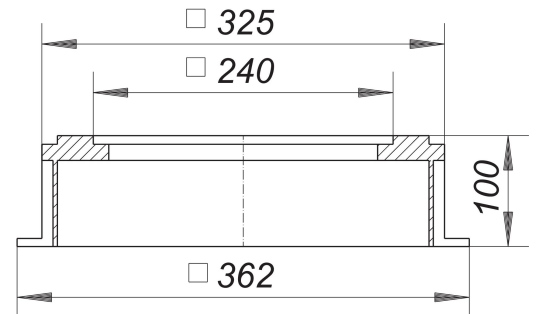

planter raising piece, 362 x 362 mm

Part number: 620965
GTIN: 4001636620965
Rebate group: 10

Description:

planter raising piece, 362 x 362 mm
for "green" roofs, extension for planter drain box, without grate, with four connectors for drainage pipes

material:
polyurethane, 362 x 362 mm, effective height 93 mm